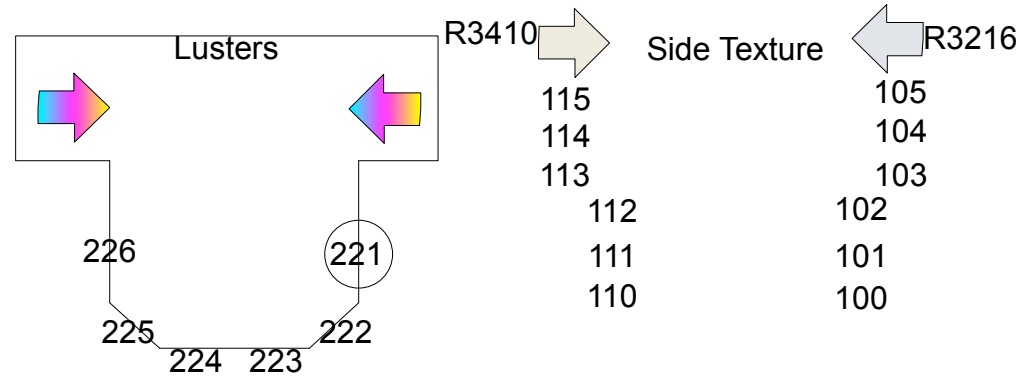

Show: Murky As Hell
LD: Ari Jamieson

Show: Murky As Hell
LD: Ari Jamieson

Static Gobo Position

Rotating Gobo Wheel

Static Color Position

Solo Spots

Solo Wash

GLP CYC