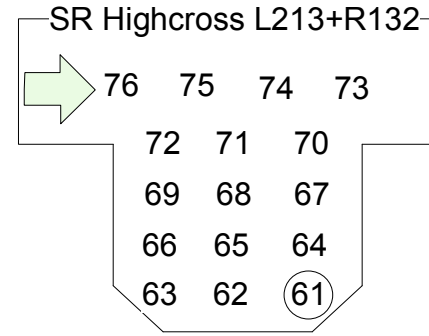

Show: Murky As Hell
LD: Ari Jamieson

Show: Murky As Hell
LD: Ari Jamieson

Static Gobo Position

Rotating Gobo Wheel

Static Color Position

Solo Spots

Solo Wash

GLP CYC