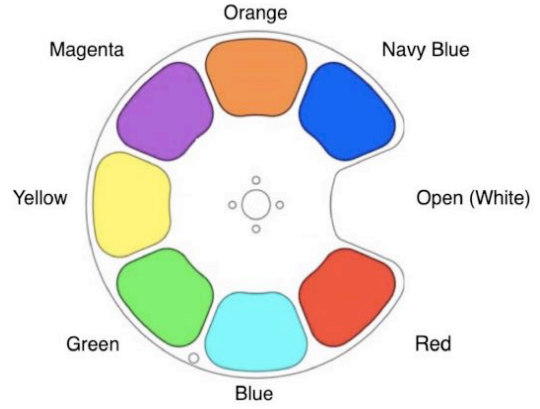

Show: Murky As Hell
LD: Ari Jamieson

Show: Murky As Hell
LD: Ari Jamieson

Static Gobo Position

Rotating Gobo Wheel

Static Color Position

Solo Spots

Solo Wash

GLP CYC