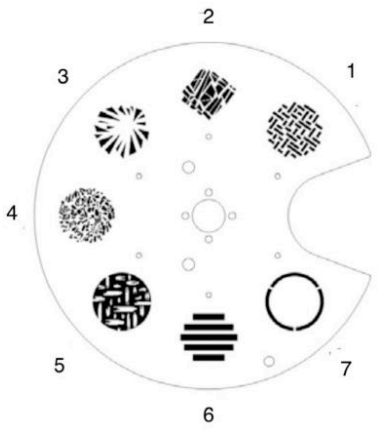

Show: Murky As Hell
LD: Ari Jamieson

Show: Murky As Hell
LD: Ari Jamieson

Static Gobo Position

Rotating Gobo Wheel

Static Color Position

Solo Spots

Solo Wash

GLP CYC