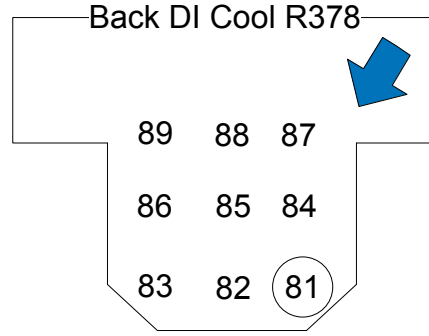

Show: Murky As Hell
LD: Ari Jamieson

Show: Murky As Hell
LD: Ari Jamieson

Static Gobo Position

Rotating Gobo Wheel

Static Color Position

Solo Spots

Solo Wash

GLP CYC