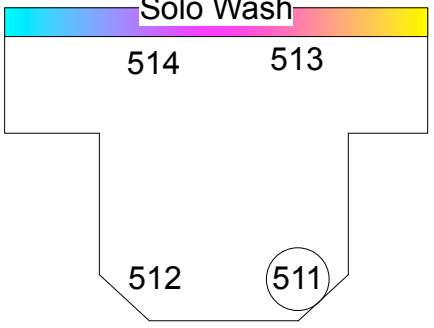

Show: Murky As Hell
LD: Ari Jamieson

Show: Murky As Hell
LD: Ari Jamieson

Static Gobo Position

Rotating Gobo Wheel

Static Color Position

Solo Spots

Solo Wash

GLP CYC