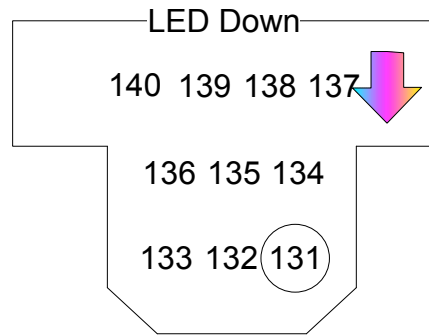

Show: Murky As Hell
LD: Ari Jamieson

Show: Murky As Hell
LD: Ari Jamieson

Static Gobo Position

Rotating Gobo Wheel

Static Color Position

Solo Spots

Solo Wash

GLP CYC