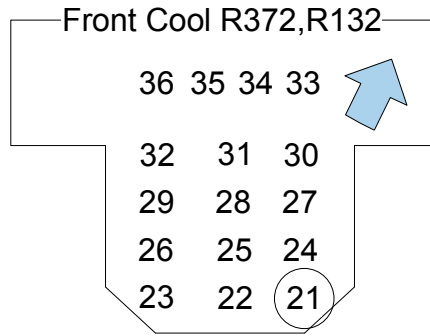

Show: Murky As Hell
LD: Ari Jamieson

Show: Murky As Hell
LD: Ari Jamieson

Static Gobo Position

Rotating Gobo Wheel

Static Color Position

Solo Spots

Solo Wash

GLP CYC