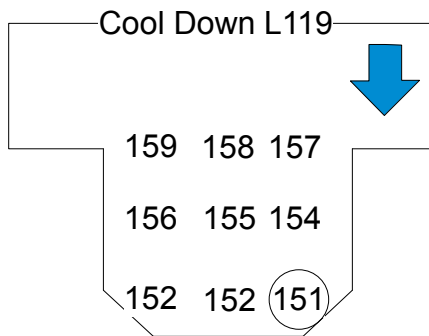

Show: Murky As Hell
LD: Ari Jamieson

Show: Murky As Hell
LD: Ari Jamieson

Static Gobo Position

Rotating Gobo Wheel

Static Color Position

Solo Spots

Solo Wash

GLP CYC