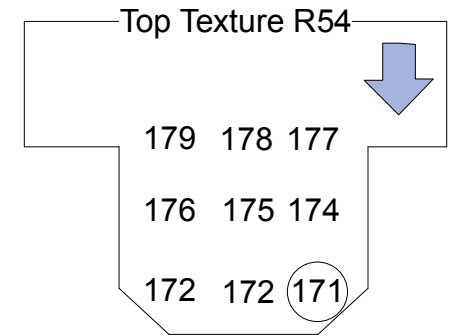

Show: Murky As Hell
LD: Ari Jamieson

Show: Murky As Hell
LD: Ari Jamieson

Static Gobo Position

Rotating Gobo Wheel

Static Color Position

Solo Spots

Solo Wash

GLP CYC