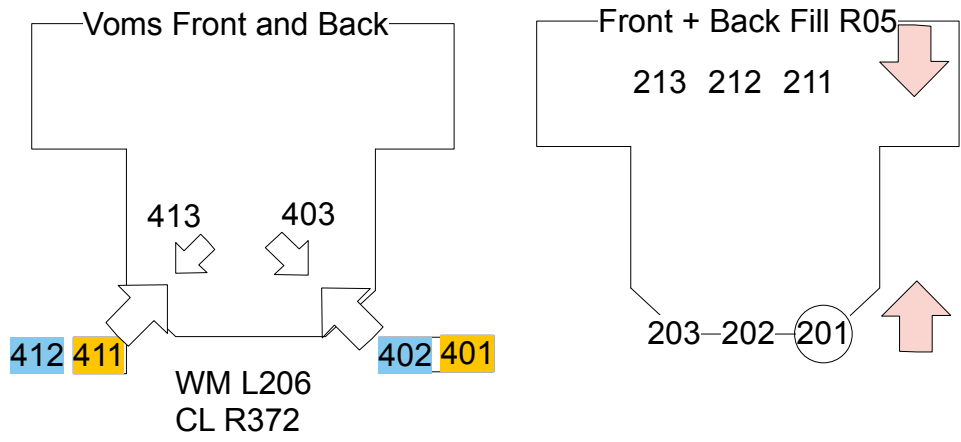

Show: Murky As Hell
LD: Ari Jamieson

Show: Murky As Hell
LD: Ari Jamieson

Static Gobo Position

Rotating Gobo Wheel

Static Color Position

Solo Spots

Solo Wash

GLP CYC